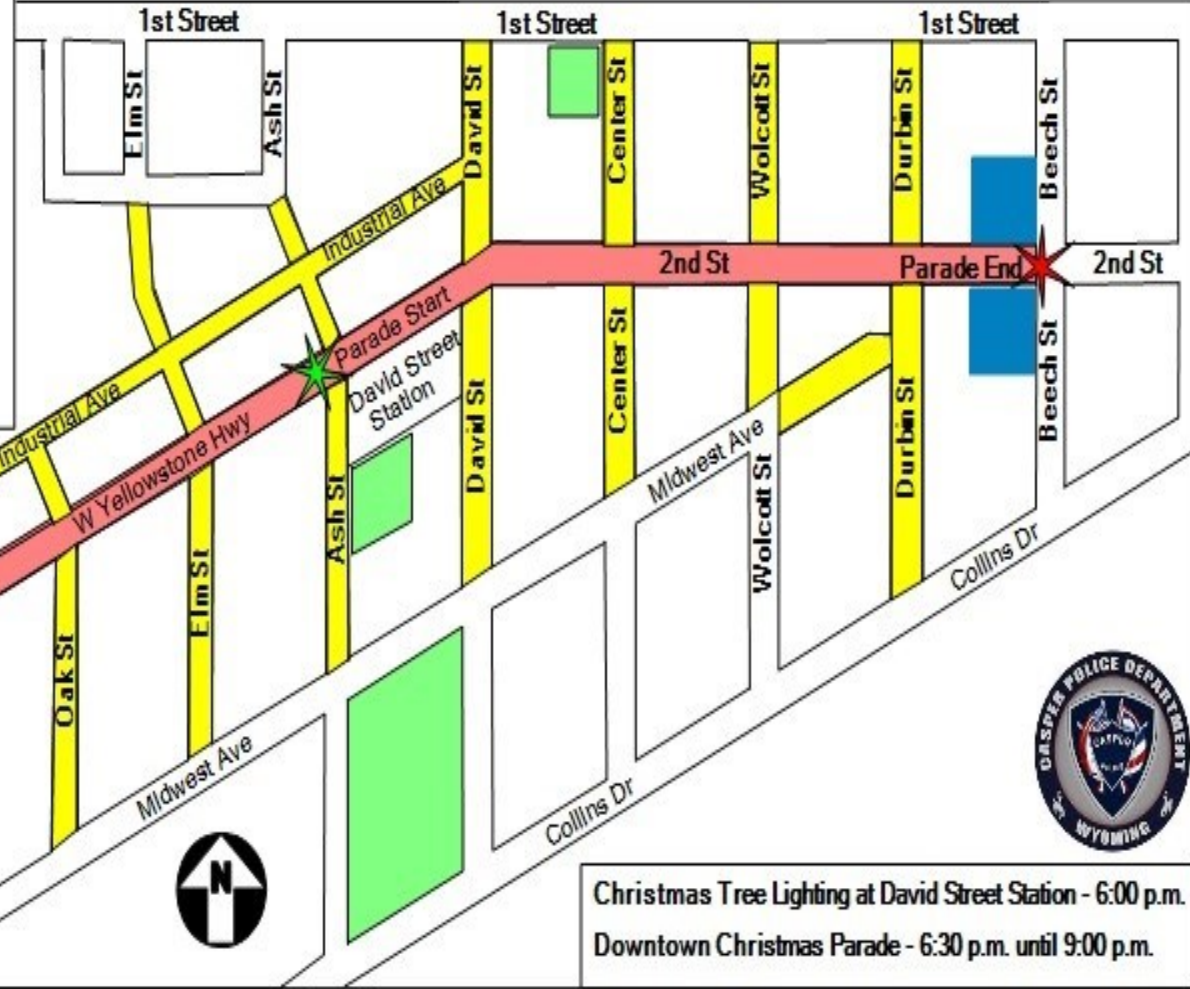

# Christmas Celebration and Parade Route

## Road closure times and locations

**Legend:**

-  Parade Route:
-  NO PARKING 4:00 p.m. through 9:00 p.m.
-  Reserved Disability Parking & Viewing
-  Free Parking
-  Parade Start Point
-  Parade End Point

Christmas Tree Lighting at David Street Station - 6:00 p.m.  
 Downtown Christmas Parade - 6:30 p.m. until 9:00 p.m.